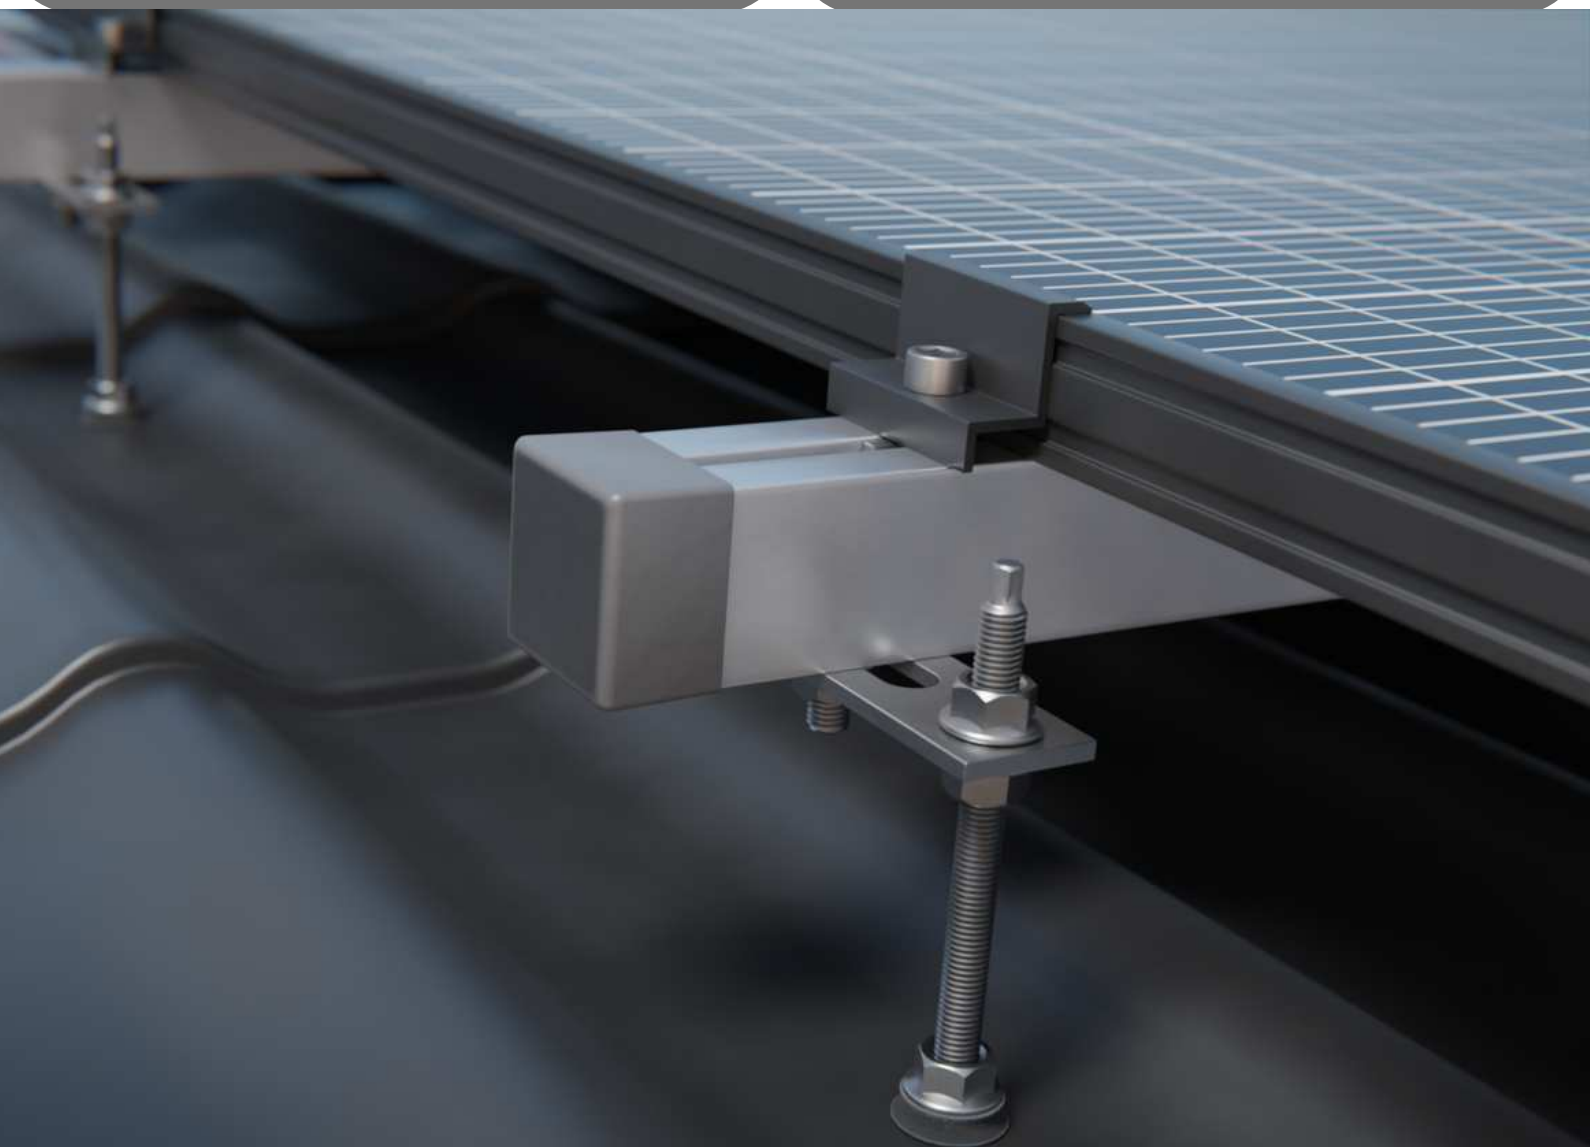

PV mounting kits with hanger bolt M10X200

set for 2 panel hanger bolt M10X200

The set includes:

Aluminum profile 40x40x1.2 T-bolt 1.2 m - 4 pcs
hanger bolt M10X200 - 4 pcs
Mounting adapter - 4 pcs
Connector for mounting profiles silver 120mm - 2 pcs
Middle clamp klik black 30-40mm - 2 pcs
Adjustable end clamp black 30-42.5mm - 4 pcs
Allen screw M8 X 16 - 4 pcs
Slot nut M8 - 4 pcs
Hammer head screw M10 X 25 - 8 pcs
Flange nut M10 - 8 pcs
Plastic cap 40x40 black - 4 pcs

(If you need silver color for the elements, write it in the description when ordering)

set for 3 panel hanger bolt M10X200

The set includes:

Aluminum profile 40x40x1.2 T-bolt 1.2 m - 6 pcs
hanger bolt M10X200 - 6 pcs
Mounting adapter - 6 pcs
Connector for mounting profiles silver 120mm - 4 pcs
Middle clamp klik black 30-40mm - 4 pcs
Adjustable end clamp black 30-42.5mm - 4 pcs
Allen screw M8 X 16 - 4 pcs
Slot nut M8 - 4 pcs
Hammer head screw M10 X 25 - 14 pcs
Flange nut M10 - 14 pcs
Plastic cap 40x40 black - 4 pcs

(If you need silver color for the elements, write it in the description when ordering)