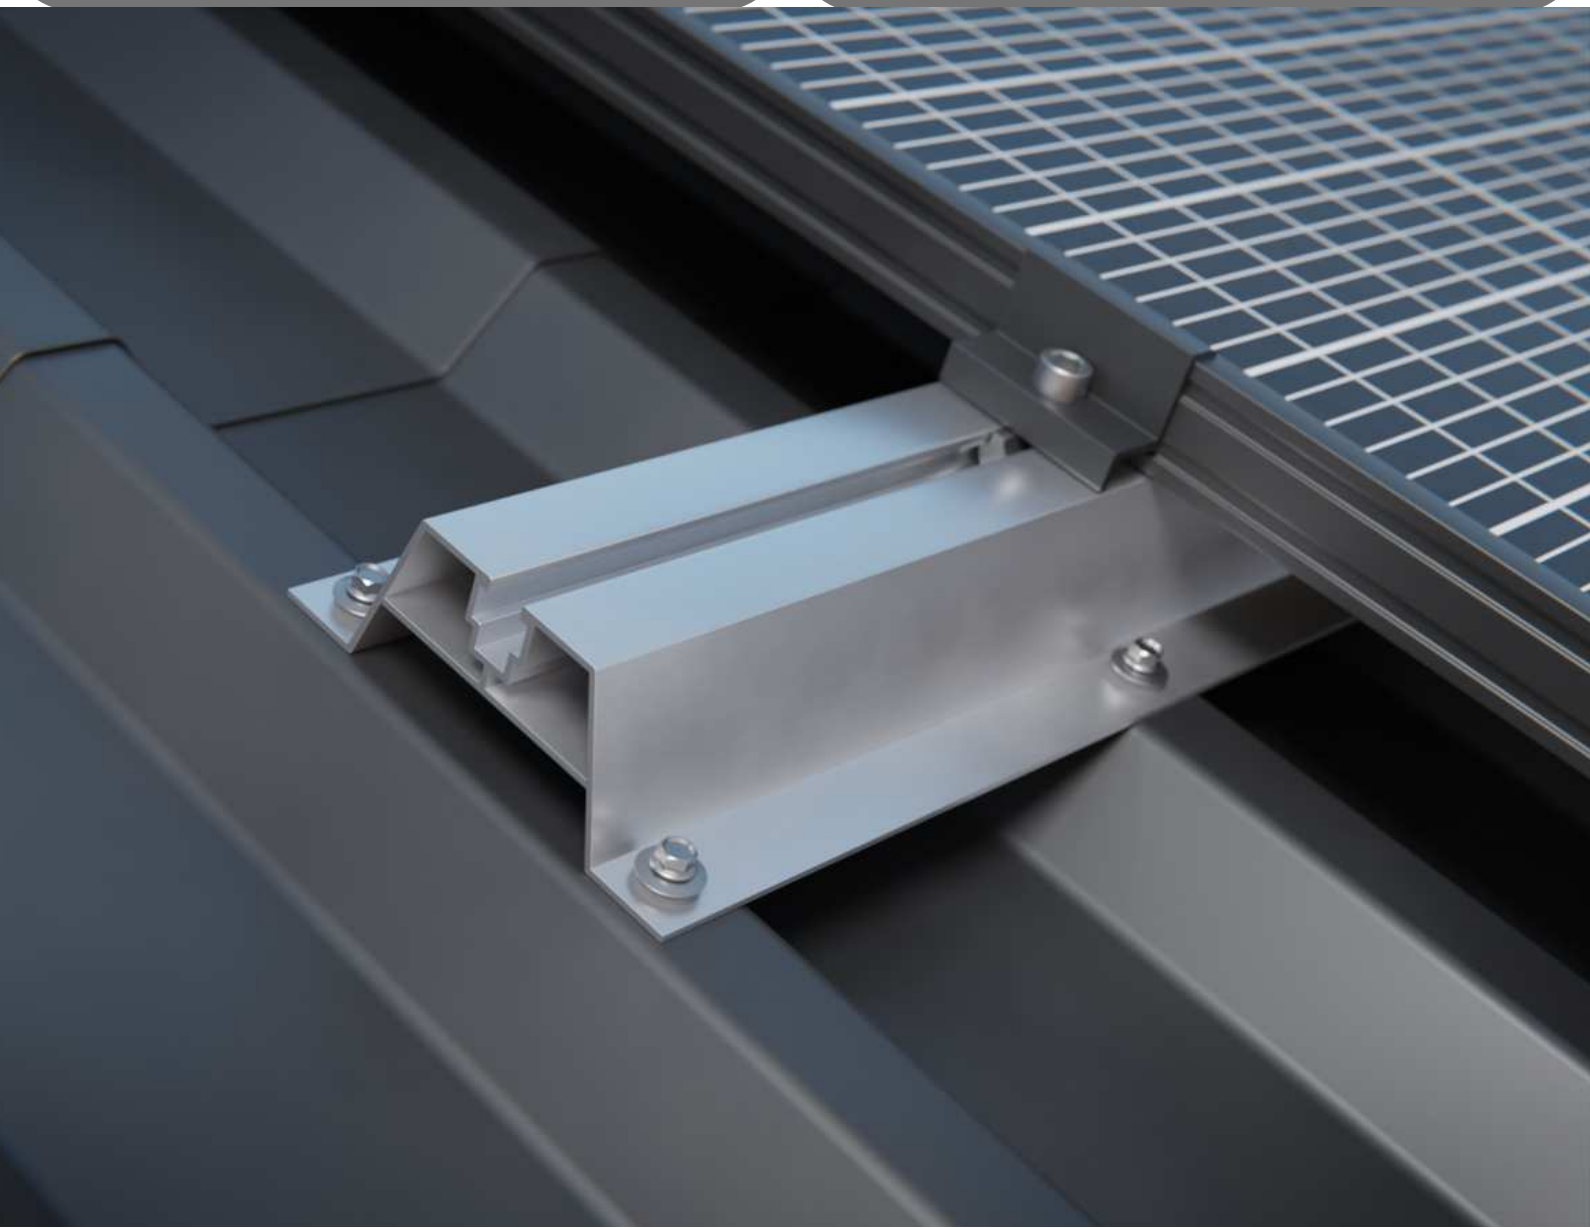

Slot nut M8 - 4 pcs

(If you need silver color for the elements, write it in the description when ordering)

PV mounting kits with hanger bolt M10X200

set for 2 panel hanger bolt M10X200

The set includes:

Aluminum profile 40x40x1.2 T-bolt 1.2 m - 4 pcs
hanger bolt M10X200 - 4 pcs
Mounting adapter - 4 pcs
Connector for mounting profiles silver 120mm - 2 pcs
Middle clamp klik black 30-40mm - 2 pcs
Adjustable end clamp black 30-42.5mm - 4 pcs
Allen screw M8 X 16 - 4 pcs
Slot nut M8 - 4 pcs
Hammer head screw M10 X 25 - 8 pcs
Flange nut M10 - 8 pcs
Plastic cap 40x40 black - 4 pcs